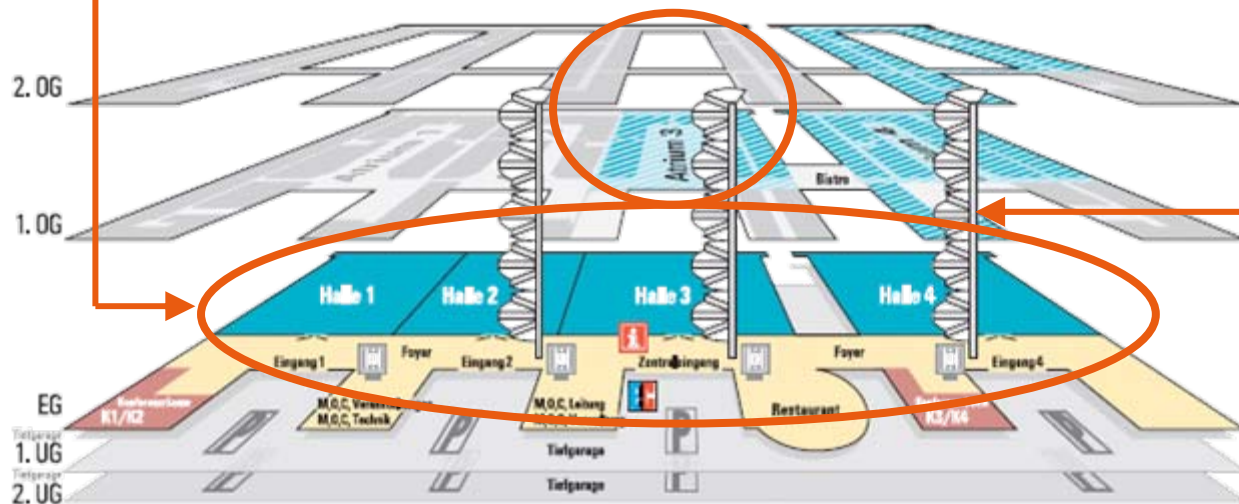

SITE PLAN

Back again
M, O, C,

IMPRESSIONEN

FOYER

Direct access to
halls and
atriums

HALLS (GROUND FLOOR)

15.000m²
hall space

ATRIUM

Alternative presentation possibilities at reasonable prices in the order rooms adjoining the atrium

LOCATION OF ATRIUM

Atrium 3
 Located centrally with
 direct connection (stairs)
 to the halls.

Golf Europe
 exhibition halls

- Veranstaltungsfläche
- Salonmessekonzept
- Konferenzräume
- Eingangsbereich/
Restaurant/Verwaltung
- Treppenaufgang
- Lift
- Fest vermietete Fläche

ATRIUM 3 ORDER ROOMS

- Order rooms from 96 up to 240m².
- Set up of exhibitions, ready.
- No additional for stand building.