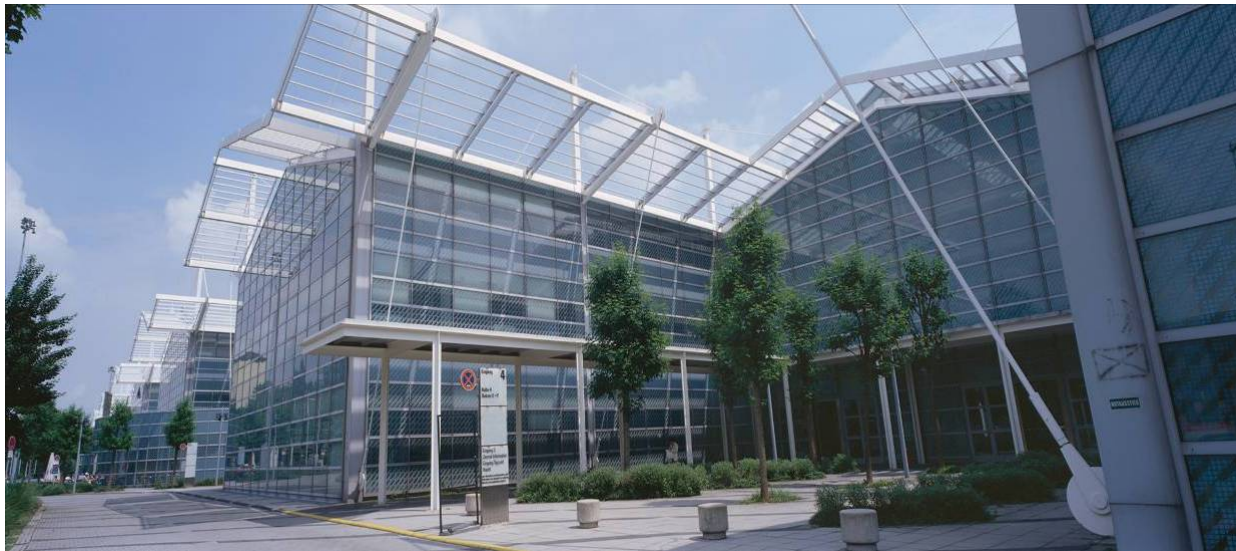

Messe München
International

GOLF EUROPE 2009

ONE SHOT. ALL MARKETS. | 27 – 29 SEPT 2009

WWW.GOLF-EUROPE.COM

BACK AGAIN

Golf Europe returns to the M,O,C, Event Center.

Up to the year 2001 this location proved year for year that it is an optimal platform for the golf branch.