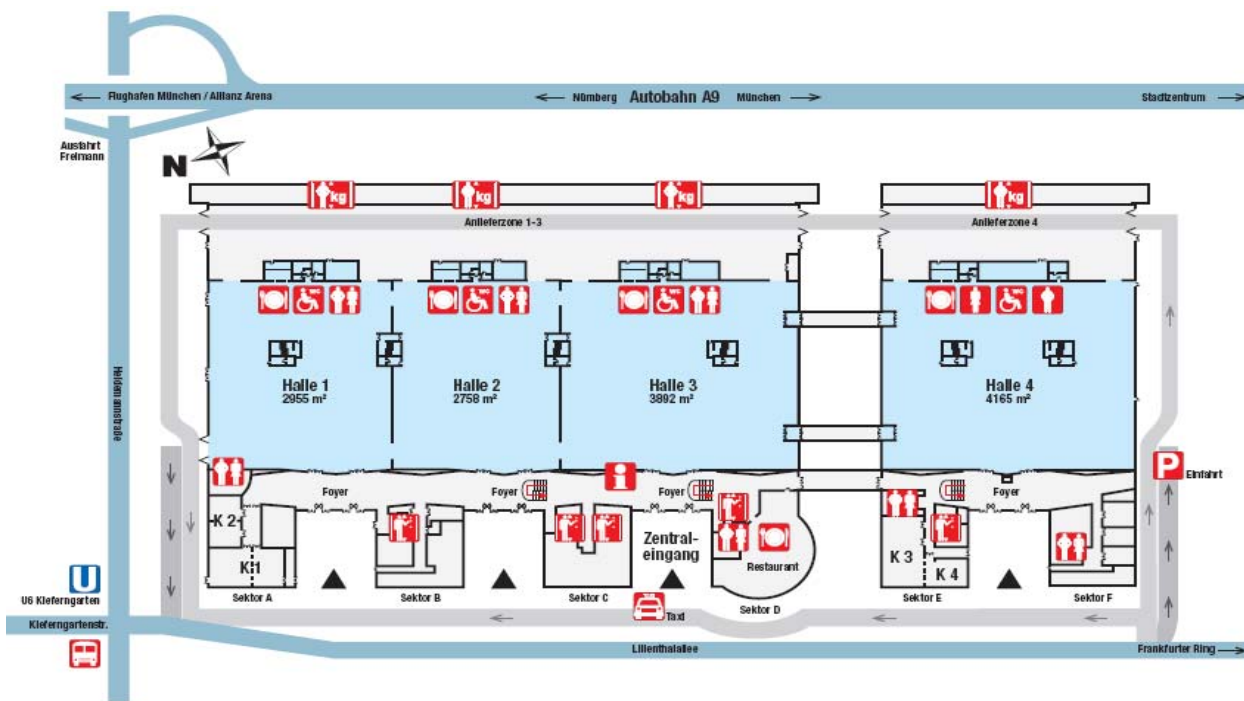

TRANSPORT CONNECTION

- Subway 5 minutes away on foot
- 12 minutes from the city center by subway
- Direct access to the motorway (A9)
- 20 minutes by car to Munich airport
- Allianz Arena 5 minutes away by car or subway
- 1.500 parking spaces in the underground carpark available

SITE PLAN

Back again
M, O, C,

IMPRESSIONEN

FOYER

Direct access to
halls and
atriums

HALLS (GROUND FLOOR)

15.000m²
hall space

ATRIUM

Alternative presentation possibilities at reasonable prices in the order rooms adjoining the atrium

LOCATION OF ATRIUM

Atrium 3
 Located centrally with
 direct connection (stairs)
 to the halls.

Golf Europe
 exhibition halls

- Veranstaltungsfläche
- Salonmessekonzept
- Konferenzräume
- Eingangsbereich/
Restaurant/Verwaltung
- Treppenaufgang
- Lift
- Fest vermietete Fläche

ATRIUM 3 ORDER ROOMS

- Order rooms from 96 up to 240m².
- Set up of exhibitions, ready.
- No additional for stand building.