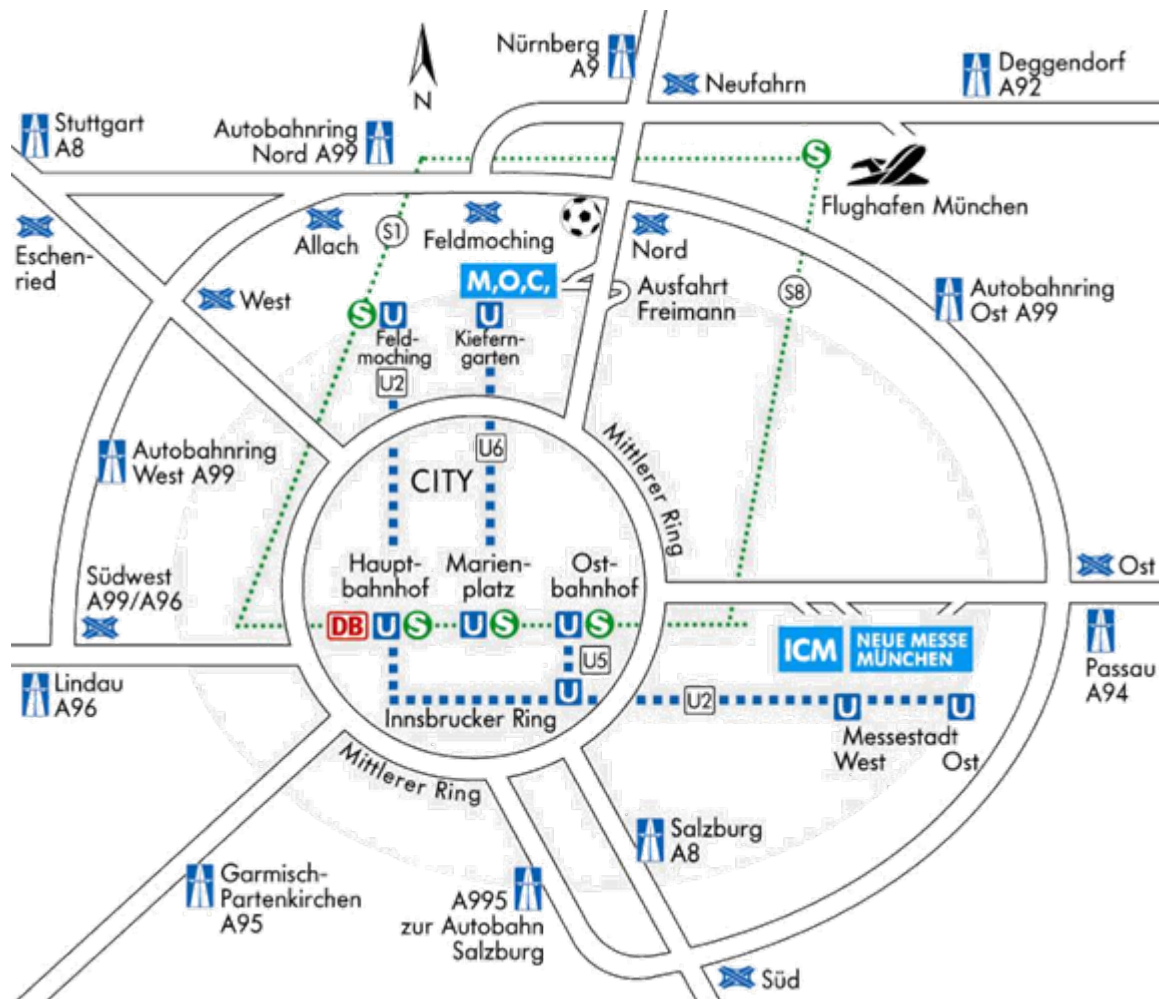

Messe München
International

GOLF EUROPE 2009

ONE SHOT. ALL MARKETS. | 27 – 29 SEPT 2009

WWW.GOLF-EUROPE.COM

BACK AGAIN

Golf Europe returns to the M,O,C, Event Center.

Up to the year 2001 this location proved year for year that it is an optimal platform for the golf branch.

TRANSPORT CONNECTION

- Subway 5 minutes away on foot
- 12 minutes from the city center by subway
- Direct access to the motorway (A9)
- 20 minutes by car to Munich airport
- Allianz Arena 5 minutes away by car or subway
- 1.500 parking spaces in the underground carpark available

SITE PLAN

Back again
M, O, C,

IMPRESSIONEN

FOYER

Direct access to
halls and
atriums

HALLS (GROUND FLOOR)

15.000m²
hall space

ATRIUM

Alternative presentation possibilities at reasonable prices in the order rooms adjoining the atrium

LOCATION OF ATRIUM

Atrium 3
 Located centrally with
 direct connection (stairs)
 to the halls.

Golf Europe
 exhibition halls