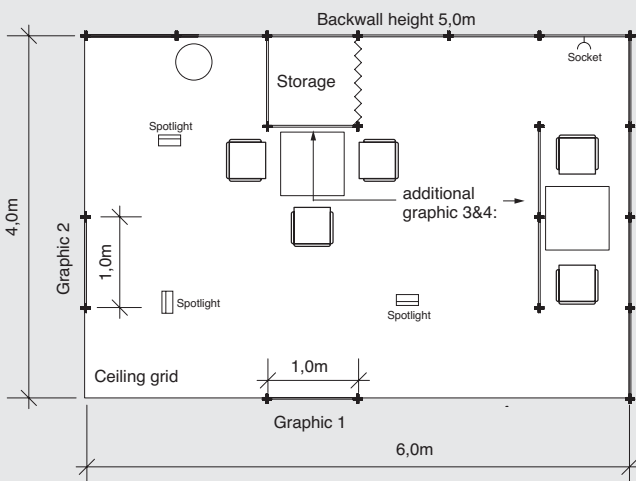

communication

Max. stand height 5.0 m	≥ 18 m²	≥ 24 m²	≥ 30 m²	≥ 36 m²	≥ 42 m²	≥ 48 m²
Carpet grey (other colours on request)	✓	✓	✓	✓	✓	✓
Wall panels, white, 2.0 x 2.5 m ht	✓	✓	✓	✓	✓	✓
Ceiling grid	✓	✓	✓	✓	✓	✓
Graphic banner, single side - design excl.; production incl.	2	2	2	2	3	4
System made storage (sqm)	1 m²	1 m²	3 m²	4 m²	4 m²	6 m²
Folding door	1	1	1	1	1	1
Complimentary furniture:						
Square table	1	2	2	2	3	3
Grey leather chair	3	5	6	8	12	12
Waste paper basket	1	1	2	2	3	3
100 W HQI	3	3	4	5	6	7
13A/220 V 500 W socket	1	1	2	2	3	3

For stands larger than 48 sqm please contact the IMAG Stand Design, Construction & Services.