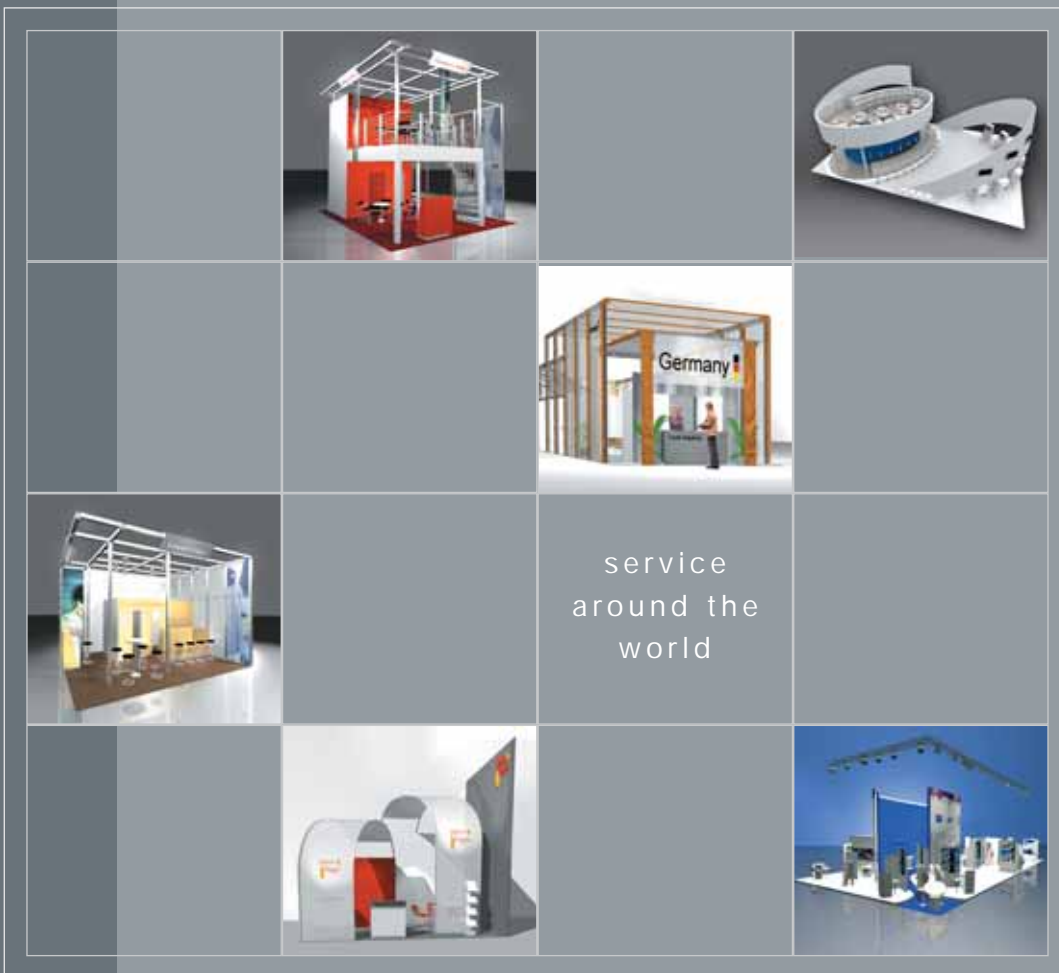

fairs
around the
world

stand design & construction & services

unlimited solutions