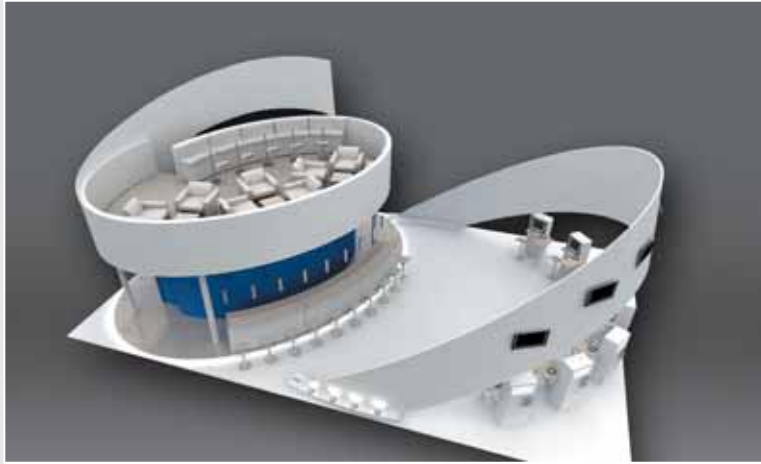

We operate at all the major exhibition venues around the world, besides Germany, e.g.:

- Algiers ■ Bangkok ■ Beijing ■ Calcutta ■ Detroit ■ Dubai ■ Hanoi ■ Istanbul
- Milan ■ Moscow ■ Mumbai ■ New Delhi ■ Oslo ■ São Paulo ■ Seoul ■ Shanghai
- Singapore ■ Tehran

Your marketing aims – the basis of your company image at international fairs for the global markets.

Our architects plan, design, construct, supervise and co-ordinate your project.

- Convincing presentation of your company on the basis of your marketing concept
- Planning and realisation to your specifications
- Turnkey stand ready for immediate use
- Use of tried-and-tested stand construction systems as well as custom-made solutions
- Budget control