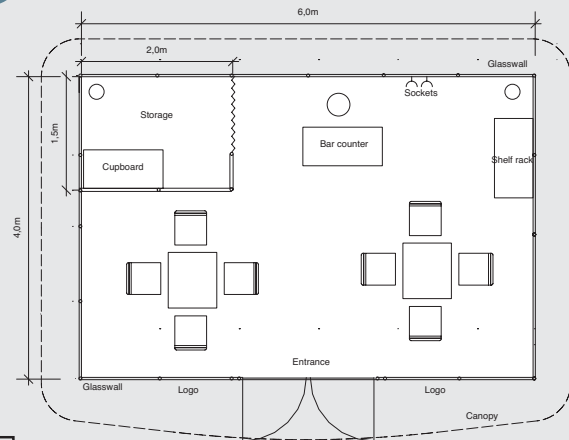

10 progress

Max. stand height 3.5 m	≥ 18 m²	≥ 24 m²	≥ 30 m²	≥ 36 m²	≥ 42 m²
Platform with carpet, grey (other colours on request)	✓	✓	✓	✓	✓
Wallpanels 3 m ht, glass	✓	✓	✓	✓	✓
Ceiling grid and roof	✓	✓	✓	✓	✓
Storage with folding door (sqm)	2	3	3	4	4
Complimentary furniture:					
Square table	2	2	3	3	4
Grey leather chair	6	8	10	12	12
Shelf rack	1	1	1	1	2
Kitchen cupboard	1	1	1	1	1
Waste paper basket	1	2	2	3	3
Bar counter	1	1	1	1	1
Bar stool	1	1	1	1	2
70 W HQI lamp	6	9	12	15	18
13A / 220 V, 500 W socket	2	2	3	4	4
Fascia (white) 2 m x 0.5 m ht Lettering & booth no. (blue)	✓	✓	✓	✓	✓
Logo	2	2	2	2	2

For stands larger than 42 sqm please contact the IMAG Stand Design, Construction & Services.