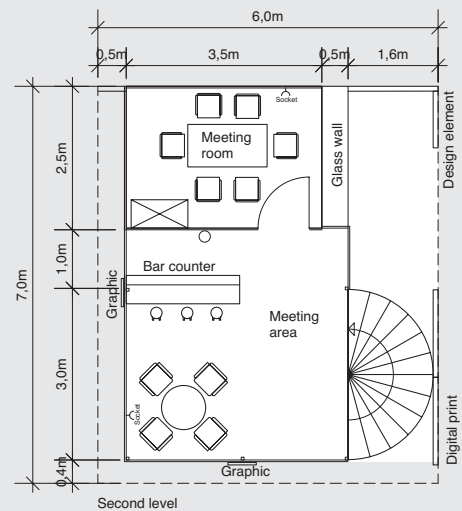

The **prestige 2-storey** stand is a business platform that combines both meeting and presentation space.

prestige 2-storey

Max. stand height 6.0 m - Upper floor level 3.0 m	≥ 36 m²	≥ 42 m²	≥ 54 m²	≥ 66 m²	≥ 72 m²
Carpet grey (other colours on request)	✓	✓	✓	✓	✓
Wall panels, 32 mm thick, 2.5 m ht, staircase, railing	✓	✓	✓	✓	✓
Graphic Banner size 0,70 x 3,20 m	2	2	2	2	3
Digital print size 1,5 x 5 m ht design excl., production incl.	1	1	1	1	2
Complimentary furniture:					
Meeting, office & kitchen	✓	✓	✓	✓	✓
Square table	1	1	1	1	2
Rectangular table	1	1	1	2	2
Grey leather chair	12	18	18	20	22
Round table	2	3	3	3	4
Office chair	1	1	1	1	2
Bar counter	1	1	1	1	2
Bar stool	3	4	4	4	6
Lockable cupboard	2	2	3	4	4
Kitchen cupboard	1	1	1	1	1
Information counter	1	1	1	1	2
Waste paper basket	2	2	3	3	4
70 W HQI	6	6	7	8	9
100 W HQI	8	8	9	10	11
13A/220 V 500 W socket	4	4	5	6	7
Fascia, 0,4 m ht; Lettering & booth no.	✓	✓	✓	✓	✓

For stands larger than 72 sqm please contact the IMAG Stand Design, Construction & Services.