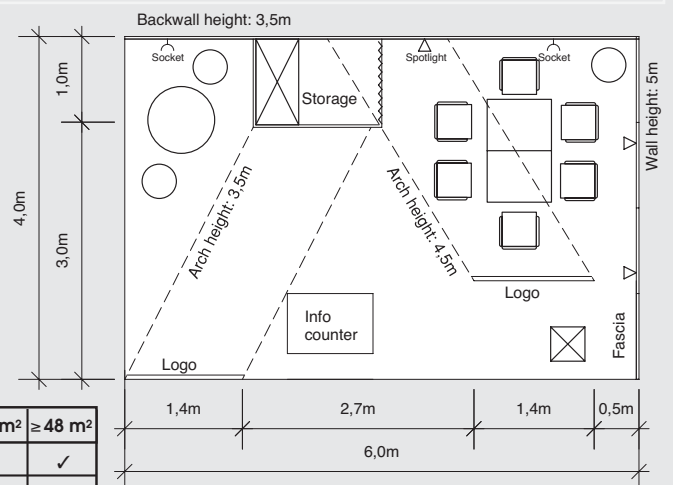

# 04 peak

Max. stand height 4.0 m	≥ 9 m <sup>2</sup>	≥ 12 m <sup>2</sup>	≥ 18 m <sup>2</sup>	≥ 24 m <sup>2</sup>	≥ 30 m <sup>2</sup>	≥ 36 m <sup>2</sup>
Carpet, grey (other colours on request)	✓	✓	✓	✓	✓	✓
Wall panels, light grey, 32 mm thick, 2.5 m ht	✓	✓	✓	✓	✓	✓
Design element blue, 4 m ht, with logo lightbox	✓	✓	✓	✓	✓	✓
<b>Complimentary furniture:</b>						
Square table	1	1	2	2	2	3
Grey leather chair	2	4	6	8	8	8
Lockable sideboard	1	1	2	2	2	3
Waste paper basket	1	1	2	2	2	2
100 W spotlight	3	4	6	8	10	12
13A/220 V 500 W socket	1	1	2	2	3	3
Fascia 1.5 m x 0.6 m ht						
Lettering & booth no. (blue)	✓	✓	✓	✓	✓	✓
Logo	✓	✓	✓	✓	✓	✓

# 05 deluxe

The **deluxe** stand – an eye-catching solution with innovative design elements and arches for a professional presentation.

Max. stand height 5.0 m	≥ 24 m <sup>2</sup>	≥ 30 m <sup>2</sup>	≥ 36 m <sup>2</sup>	≥ 42 m <sup>2</sup>	≥ 48 m <sup>2</sup>
Carpet, grey (other colours on request)	✓	✓	✓	✓	✓
Wall panels height: 5.0 m (grey) 3.5 m (white) and 2.5 m (red)	✓	✓	✓	✓	✓
Design arch (cloth), height: 3.5 m and 4.5 m	2	2	2	2	3
<b>Complimentary furniture:</b>					
Square table	2	2	2	3	4
Storage	1,5	2	2	3	3
Grey leather chair	6	6	8	9	12
Shelf rack (5 layers)	1	2	2	3	3
Bistro table	1	2	2	3	3
Bar stool	2	4	4	6	6
Information counter	1	1	2	2	3
Brochure stand	1	2	2	3	3
Waste paper basket	1	2	2	3	3
100 W spotlight	8	10	12	14	16
13A/220 V 500 W socket	2	3	3	4	4
Company name & booth no. (black)	✓	✓	✓	✓	✓
Logo on design arch	✓	✓	✓	✓	✓