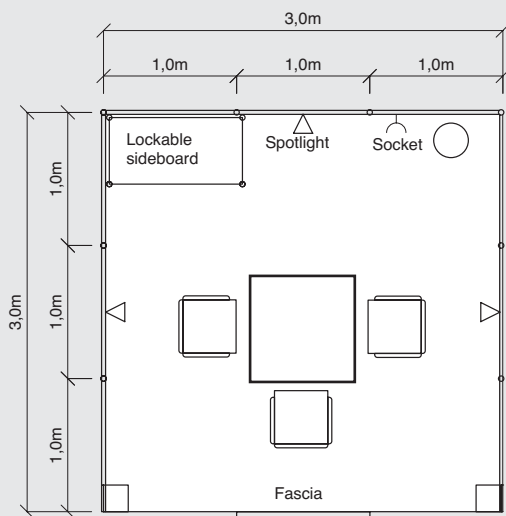

# 01 basic

The **basic** shell scheme stand is an ideal start-up package and low-cost solution.

Max. stand height 2.50 m	≥ 9 m <sup>2</sup>	≥ 12 m <sup>2</sup>	≥ 18 m <sup>2</sup>	≥ 24 m <sup>2</sup>	≥ 30 m <sup>2</sup>
Carpet, grey (other colours on request)	✓	✓	✓	✓	✓
Wall panels, white, 1,0 x 2,5 m ht	✓	✓	✓	✓	✓
<b>Complimentary furniture:</b>					
Square table	1	1	2	2	2
Grey leather chair	2	3	4	6	8
Waste paper basket	1	1	2	2	2
100 W spotlight	3	4	6	8	10
13A/220 V 500 W socket	1	1	2	2	3
Fascia (white), 0.30 m ht; Lettering & booth no. (black)	✓	✓	✓	✓	✓

# 02 trend

Max. stand height 3.50 m	≥9 m <sup>2</sup>	≥12 m <sup>2</sup>	≥18 m <sup>2</sup>	≥24 m <sup>2</sup>	≥30 m <sup>2</sup>
Carpet, grey (other colours on request)	✓	✓	✓	✓	✓
Wall panels, white, 1,0 x 2,5 m ht	✓	✓	✓	✓	✓
Design element red (blue or yellow on request), 3,5 m ht	✓	✓	✓	✓	✓
<b>Complimentary furniture:</b>					
Square table	1	1	2	2	2
Grey leather chair	2	4	6	8	8
Lockable cupboard	1	1	2	2	3
Waste paper basket	1	1	2	2	2
100 W spotlight	3	4	6	8	10
13A/220 V 500 W socket	1	1	2	2	3
Fascia (yellow), 0.35 m ht; Lettering & booth no. (black)	✓	✓	✓	✓	✓
Logo	✓	✓	✓	✓	✓

# Success

The **success** stand system – a high-quality presentation space with an open, welcoming structure.

Max. stand height 4.0 m	≥ 9 m <sup>2</sup>	≥ 12 m <sup>2</sup>	≥ 18 m <sup>2</sup>	≥ 24 m <sup>2</sup>	≥ 30 m <sup>2</sup>	≥ 36 m <sup>2</sup>
Carpet, grey (other colours on request)	✓	✓	✓	✓	✓	✓
Wall panels, light grey, 32 mm thick, 2.5 m ht	✓	✓	✓	✓	✓	✓
Steel structure, 3.0 m ht	✓	✓	✓	✓	✓	✓
Square columns 4.0 m (row stand)	2	2	2	3	3	3
<b>Complimentary furniture:</b>						
Square table	1	1	2	2	2	3
Grey leather chair	3	4	6	8	8	10
Lockable sideboard	1	1	2	2	3	3
Waste paper basket	1	1	2	2	2	2
100 W spotlight	3	4	6	8	10	12
13A/220 V 500 W socket	1	1	2	2	3	3
Fascia (grey), 0,30 m ht; Lettering & booth no. (red)	✓	✓	✓	✓	✓	✓
Logo	✓	✓	✓	✓	✓	✓