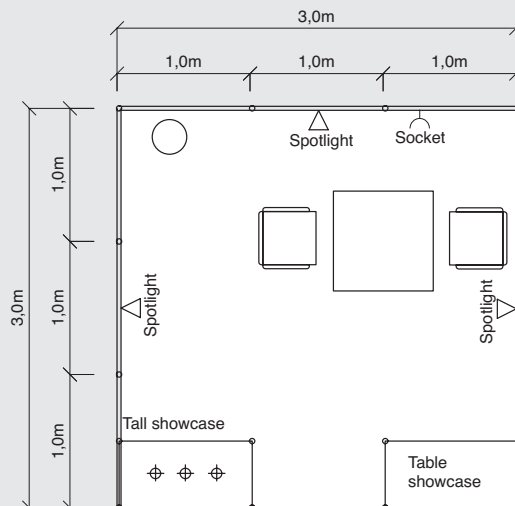

Max. stand height 2.5 m	≥ 9 m²	≥ 12 m²	≥ 18 m²	≥ 24 m²	≥ 30 m²	≥ 36 m²
Carpet, grey (other colours on request)	✓	✓	✓	✓	✓	✓
Wall panels, white, 2.5 m ht	✓	✓	✓	✓	✓	✓
Open ceiling grid	✓	✓	✓	✓	✓	✓
Complimentary furniture:						
Square table	1	2	2	2	3	4
Leather chairs (black)	2	4	6	8	10	12
Tall showcase incl. built in halogen spots	1	2	2	3	4	6
Table showcase	1	1	1	2	2	2
Waste paper basket	1	1	1	2	2	2
100 W Track spotlight	3	4	6	8	10	12
13A/220 V 500 W socket	1	1	1	2	2	2
Fascia, (white) 0.3 m ht; Lettering & booth no. (black)	✓	✓	✓	✓	✓	✓

For stands larger than 36 sqm please contact the IMAG Stand Design, Construction & Services.