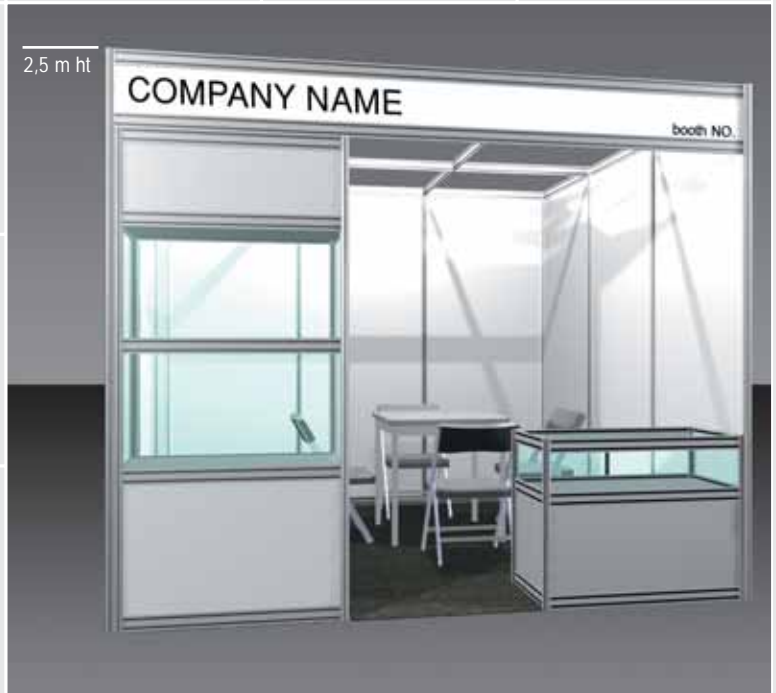

# 10 progress

Max. stand height 3.5 m	≥ 18 m <sup>2</sup>	≥ 24 m <sup>2</sup>	≥ 30 m <sup>2</sup>	≥ 36 m <sup>2</sup>	≥ 42 m <sup>2</sup>
Platform with carpet, grey (other colours on request)	✓	✓	✓	✓	✓
Wallpanels 3 m ht, glass	✓	✓	✓	✓	✓
Ceiling grid and roof	✓	✓	✓	✓	✓
Storage with folding door (sqm)	2	3	3	4	4
<b>Complimentary furniture:</b>					
Square table	2	2	3	3	4
Grey leather chair	6	8	10	12	12
Shelf rack	1	1	1	1	2
Kitchen cupboard	1	1	1	1	1
Waste paper basket	1	2	2	3	3
Bar counter	1	1	1	1	1
Bar stool	1	1	1	1	2
70 W HQI lamp	6	9	12	15	18
13A / 220 V, 500 W socket	2	2	3	4	4
Fascia (white) 2 m x 0.5 m ht Lettering & booth no. (blue)	✓	✓	✓	✓	✓
Logo	2	2	2	2	2

# showcase

The **showcase** –  
an excellent solution providing  
space for presenting small items  
and holding meetings.

Max. stand height 2.5 m	≥ 9 m <sup>2</sup>	≥ 12 m <sup>2</sup>	≥ 18 m <sup>2</sup>	≥ 24 m <sup>2</sup>	≥ 30 m <sup>2</sup>	≥ 36 m <sup>2</sup>
Carpet, grey (other colours on request)	✓	✓	✓	✓	✓	✓
Wall panels, white, 2.5 m ht	✓	✓	✓	✓	✓	✓
Open ceiling grid	✓	✓	✓	✓	✓	✓
<b>Complimentary furniture:</b>						
Square table	1	2	2	2	3	4
Leather chairs (black)	2	4	6	8	10	12
Tall showcase incl. built in halogen spots	1	2	2	3	4	6
Table showcase	1	1	1	2	2	2
Waste paper basket	1	1	1	2	2	2
100 W Track spotlight	3	4	6	8	10	12
13A/220 V 500 W socket	1	1	1	2	2	2
Fascia, (white) 0.3 m ht; Lettering & booth no. (black)	✓	✓	✓	✓	✓	✓