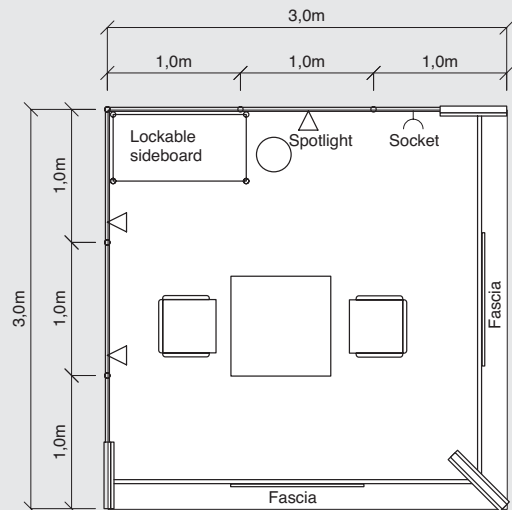

# 02 trend

Max. stand height 3.50 m	≥9 m <sup>2</sup>	≥12 m <sup>2</sup>	≥18 m <sup>2</sup>	≥24 m <sup>2</sup>	≥30 m <sup>2</sup>
Carpet, grey (other colours on request)	✓	✓	✓	✓	✓
Wall panels, white, 1,0 x 2,5 m ht	✓	✓	✓	✓	✓
Design element red (blue or yellow on request), 3,5 m ht	✓	✓	✓	✓	✓
<b>Complimentary furniture:</b>					
Square table	1	1	2	2	2
Grey leather chair	2	4	6	8	8
Lockable cupboard	1	1	2	2	3
Waste paper basket	1	1	2	2	2
100 W spotlight	3	4	6	8	10
13A/220 V 500 W socket	1	1	2	2	3
Fascia (yellow), 0.35 m ht; Lettering & booth no. (black)	✓	✓	✓	✓	✓
Logo	✓	✓	✓	✓	✓

# Success

The **success** stand system – a high-quality presentation space with an open, welcoming structure.

Max. stand height 4.0 m	≥ 9 m <sup>2</sup>	≥ 12 m <sup>2</sup>	≥ 18 m <sup>2</sup>	≥ 24 m <sup>2</sup>	≥ 30 m <sup>2</sup>	≥ 36 m <sup>2</sup>
Carpet, grey (other colours on request)	✓	✓	✓	✓	✓	✓
Wall panels, light grey, 32 mm thick, 2.5 m ht	✓	✓	✓	✓	✓	✓
Steel structure, 3.0 m ht	✓	✓	✓	✓	✓	✓
Square columns 4.0 m (row stand)	2	2	2	3	3	3
<b>Complimentary furniture:</b>						
Square table	1	1	2	2	2	3
Grey leather chair	3	4	6	8	8	10
Lockable sideboard	1	1	2	2	3	3
Waste paper basket	1	1	2	2	2	2
100 W spotlight	3	4	6	8	10	12
13A/220 V 500 W socket	1	1	2	2	3	3
Fascia (grey), 0,30 m ht; Lettering & booth no. (red)	✓	✓	✓	✓	✓	✓
Logo	✓	✓	✓	✓	✓	✓

# 04 peak

Max. stand height 4.0 m	≥ 9 m <sup>2</sup>	≥ 12 m <sup>2</sup>	≥ 18 m <sup>2</sup>	≥ 24 m <sup>2</sup>	≥ 30 m <sup>2</sup>	≥ 36 m <sup>2</sup>
Carpet, grey (other colours on request)	✓	✓	✓	✓	✓	✓
Wall panels, light grey, 32 mm thick, 2.5 m ht	✓	✓	✓	✓	✓	✓
Design element blue, 4 m ht, with logo lightbox	✓	✓	✓	✓	✓	✓
<b>Complimentary furniture:</b>						
Square table	1	1	2	2	2	3
Grey leather chair	2	4	6	8	8	8
Lockable sideboard	1	1	2	2	2	3
Waste paper basket	1	1	2	2	2	2
100 W spotlight	3	4	6	8	10	12
13A/220 V 500 W socket	1	1	2	2	3	3
Fascia 1.5 m x 0.6 m ht						
Lettering & booth no. (blue)	✓	✓	✓	✓	✓	✓
Logo	✓	✓	✓	✓	✓	✓