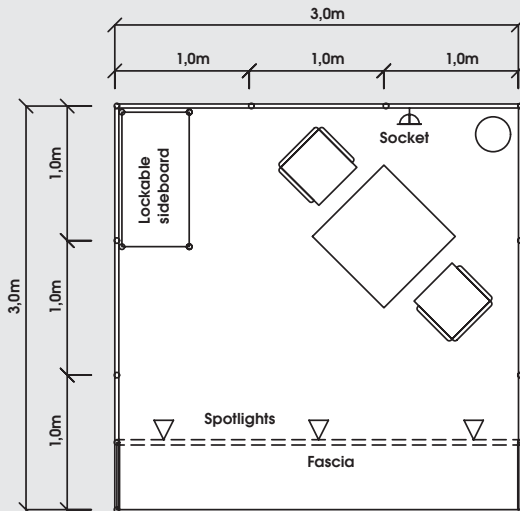

02 trend

Max. stand height 3.50 m	≥9 m²	≥12 m²	≥18 m²	≥24 m²	≥30 m²
Carpet, grey (other colours on request)	✓	✓	✓	✓	✓
Wall panels, white, 1,0 x 2,5 m ht	✓	✓	✓	✓	✓
Design element red (blue or yellow on request), 3,5 m ht	✓	✓	✓	✓	✓
Complimentary furniture:					
Square table	1	1	2	2	2
Grey leather chair	2	4	6	8	8
Lockable cupboard	1	1	2	2	3
Waste paper basket	1	1	2	2	2
100 W spotlight	3	4	6	8	10
13A/220 V 500 W socket	1	1	2	2	3
Fascia (yellow), 0.35 m ht; Lettering & booth no. (black)	✓	✓	✓	✓	✓
Logo	✓	✓	✓	✓	✓

For stands larger than 30 sqm please contact the IMAG Stand Design, Construction & Services.