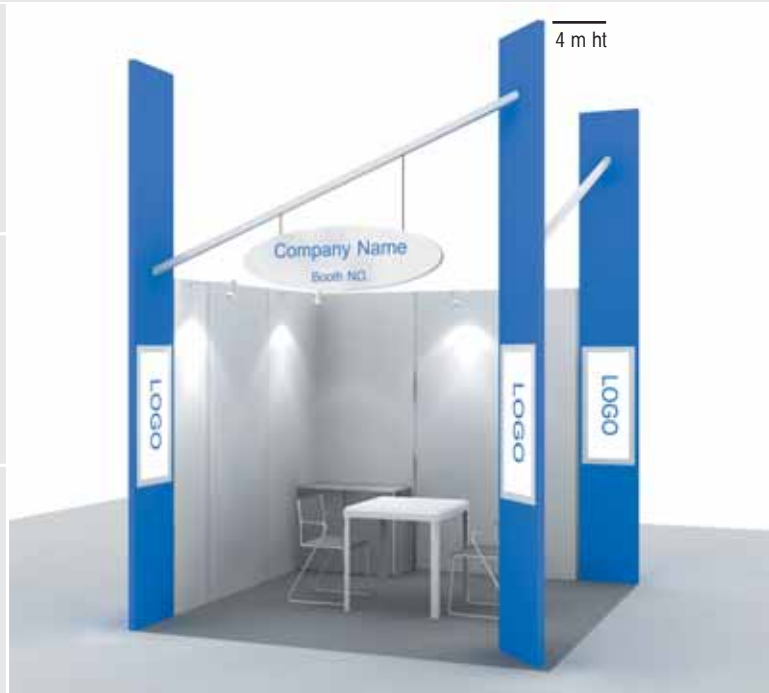

# Success

The **success** stand system – a high-quality presentation space with an open, welcoming structure.

Max. stand height 4.0 m	≥ 9 m <sup>2</sup>	≥ 12 m <sup>2</sup>	≥ 18 m <sup>2</sup>	≥ 24 m <sup>2</sup>	≥ 30 m <sup>2</sup>	≥ 36 m <sup>2</sup>
Carpet, grey (other colours on request)	✓	✓	✓	✓	✓	✓
Wall panels, light grey, 32 mm thick, 2.5 m ht	✓	✓	✓	✓	✓	✓
Steel structure, 3.0 m ht	✓	✓	✓	✓	✓	✓
Square columns 4.0 m (row stand)	2	2	2	3	3	3
<b>Complimentary furniture:</b>						
Square table	1	1	2	2	2	3
Grey leather chair	3	4	6	8	8	10
Lockable sideboard	1	1	2	2	3	3
Waste paper basket	1	1	2	2	2	2
100 W spotlight	3	4	6	8	10	12
13A/220 V 500 W socket	1	1	2	2	3	3
Fascia (grey), 0,30 m ht; Lettering & booth no. (red)	✓	✓	✓	✓	✓	✓
Logo	✓	✓	✓	✓	✓	✓

# 04 peak

Max. stand height 4.0 m	≥ 9 m <sup>2</sup>	≥ 12 m <sup>2</sup>	≥ 18 m <sup>2</sup>	≥ 24 m <sup>2</sup>	≥ 30 m <sup>2</sup>	≥ 36 m <sup>2</sup>
Carpet, grey (other colours on request)	✓	✓	✓	✓	✓	✓
Wall panels, light grey, 32 mm thick, 2.5 m ht	✓	✓	✓	✓	✓	✓
Design element blue, 4 m ht, with logo lightbox	✓	✓	✓	✓	✓	✓
<b>Complimentary furniture:</b>						
Square table	1	1	2	2	2	3
Grey leather chair	2	4	6	8	8	8
Lockable sideboard	1	1	2	2	2	3
Waste paper basket	1	1	2	2	2	2
100 W spotlight	3	4	6	8	10	12
13A/220 V 500 W socket	1	1	2	2	3	3
Fascia 1.5 m x 0.6 m ht						
Lettering & booth no. (blue)	✓	✓	✓	✓	✓	✓
Logo	✓	✓	✓	✓	✓	✓