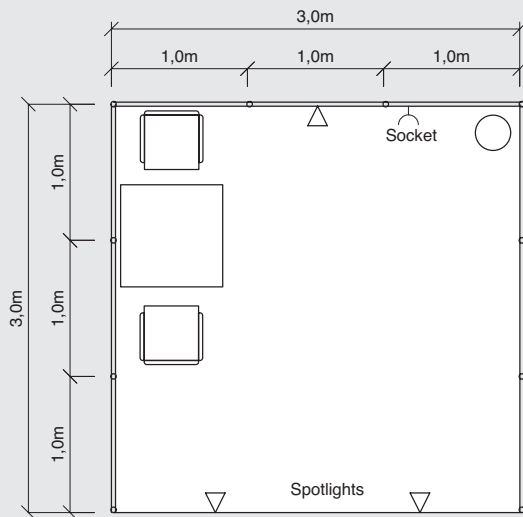

# 01 basic

The **basic** shell scheme stand is an ideal start-up package and low-cost solution.

Max. stand height 2.50 m	≥ 9 m <sup>2</sup>	≥ 12 m <sup>2</sup>	≥ 18 m <sup>2</sup>	≥ 24 m <sup>2</sup>	≥ 30 m <sup>2</sup>
Carpet, grey (other colours on request)	✓	✓	✓	✓	✓
Wall panels, white, 1,0 x 2,5 m ht	✓	✓	✓	✓	✓
<b>Complimentary furniture:</b>					
Square table	1	1	2	2	2
Grey leather chair	2	3	4	6	8
Waste paper basket	1	1	2	2	2
100 W spotlight	3	4	6	8	10
13A/220 V 500 W socket	1	1	2	2	3
Fascia (white), 0.30 m ht; Lettering & booth no. (black)	✓	✓	✓	✓	✓

# 02 trend

Max. stand height 3.50 m	≥9 m <sup>2</sup>	≥12 m <sup>2</sup>	≥18 m <sup>2</sup>	≥24 m <sup>2</sup>	≥30 m <sup>2</sup>
Carpet, grey (other colours on request)	✓	✓	✓	✓	✓
Wall panels, white, 1,0 x 2,5 m ht	✓	✓	✓	✓	✓
Design element red (blue or yellow on request), 3,5 m ht	✓	✓	✓	✓	✓
<b>Complimentary furniture:</b>					
Square table	1	1	2	2	2
Grey leather chair	2	4	6	8	8
Lockable cupboard	1	1	2	2	3
Waste paper basket	1	1	2	2	2
100 W spotlight	3	4	6	8	10
13A/220 V 500 W socket	1	1	2	2	3
Fascia (yellow), 0.35 m ht; Lettering & booth no. (black)	✓	✓	✓	✓	✓
Logo	✓	✓	✓	✓	✓

# 05 deluxe

The **deluxe** stand – an eye-catching solution with innovative design elements and arches for a professional presentation.

Max. stand height 5.0 m	≥ 24 m <sup>2</sup>	≥ 30 m <sup>2</sup>	≥ 36 m <sup>2</sup>	≥ 42 m <sup>2</sup>	≥ 48 m <sup>2</sup>
Carpet, grey (other colours on request)	✓	✓	✓	✓	✓
Wall panels height: 5.0 m (grey) 3.5 m (white) and 2.5 m (red)	✓	✓	✓	✓	✓
Design arch (cloth), height: 3.5 m and 4.5 m	2	2	2	2	3
<b>Complimentary furniture:</b>					
Square table	2	2	2	3	4
Storage	1,5	2	2	3	3
Grey leather chair	6	6	8	9	12
Shelf rack (5 layers)	1	2	2	3	3
Bistro table	1	2	2	3	3
Bar stool	2	4	4	6	6
Information counter	1	1	2	2	3
Brochure stand	1	2	2	3	3
Waste paper basket	1	2	2	3	3
100 W spotlight	8	10	12	14	16
13A/220 V 500 W socket	2	3	3	4	4
Company name & booth no. (black)	✓	✓	✓	✓	✓
Logo on design arch	✓	✓	✓	✓	✓