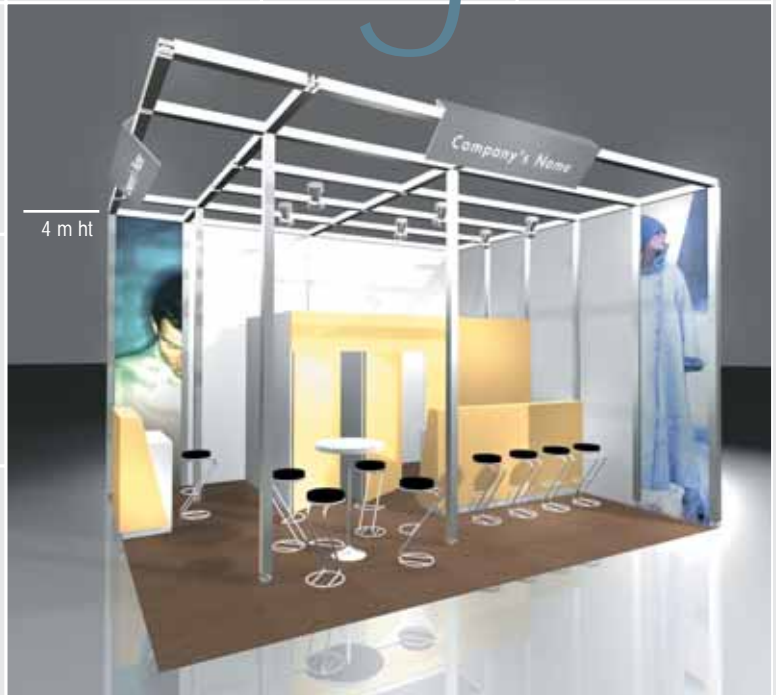

# 05 deluxe

The **deluxe** stand – an eye-catching solution with innovative design elements and arches for a professional presentation.

Max. stand height 5.0 m	≥ 24 m <sup>2</sup>	≥ 30 m <sup>2</sup>	≥ 36 m <sup>2</sup>	≥ 42 m <sup>2</sup>	≥ 48 m <sup>2</sup>
Carpet, grey (other colours on request)	✓	✓	✓	✓	✓
Wall panels height: 5.0 m (grey) 3.5 m (white) and 2.5 m (red)	✓	✓	✓	✓	✓
Design arch (cloth), height: 3.5 m and 4.5 m	2	2	2	2	3
<b>Complimentary furniture:</b>					
Square table	2	2	2	3	4
Storage	1,5	2	2	3	3
Grey leather chair	6	6	8	9	12
Shelf rack (5 layers)	1	2	2	3	3
Bistro table	1	2	2	3	3
Bar stool	2	4	4	6	6
Information counter	1	1	2	2	3
Brochure stand	1	2	2	3	3
Waste paper basket	1	2	2	3	3
100 W spotlight	8	10	12	14	16
13A/220 V 500 W socket	2	3	3	4	4
Company name & booth no. (black)	✓	✓	✓	✓	✓
Logo on design arch	✓	✓	✓	✓	✓

# 07 prestige

The **prestige** stand combines exclusive design with an open and light construction.

Max. stand height 4.0 m	≥ 24 m <sup>2</sup>	≥ 30 m <sup>2</sup>	≥ 36 m <sup>2</sup>	≥ 42 m <sup>2</sup>	≥ 48 m <sup>2</sup>	≥ 54 m <sup>2</sup>
Carpet grey (other colours on request)	✓	✓	✓	✓	✓	✓
Wall panels height: 4.0 m and 2.5 m	✓	✓	✓	✓	✓	✓
Digital print, size 1x 4 m ht - design excl. production incl.	2	2	2	2	2	2
<b>Complimentary furniture:</b>						
Storage & meeting room (sqm)	6	8	8	8	10	10
Square table	1	1	1	1	1	2
Grey leather chair	4	4	4	6	6	8
Bistro table	1	1	1	1	1	1
Bar counter	1	1	1	1	1	1
Bar stool	6	8	8	8	8	8
Shelf rack	1	1	1	2	2	2
Information counter	1	1	1	1	1	1
Waste paper basket	2	3	4	5	6	7
70 W HQI	5	6	7	8	9	10
100 W spotlight	3	3	4	5	6	7
13A/220 V 500 W socket	2	3	4	5	6	7
Fascia, 0.4 m ht; Lettering & booth no.	✓	✓	✓	✓	✓	✓