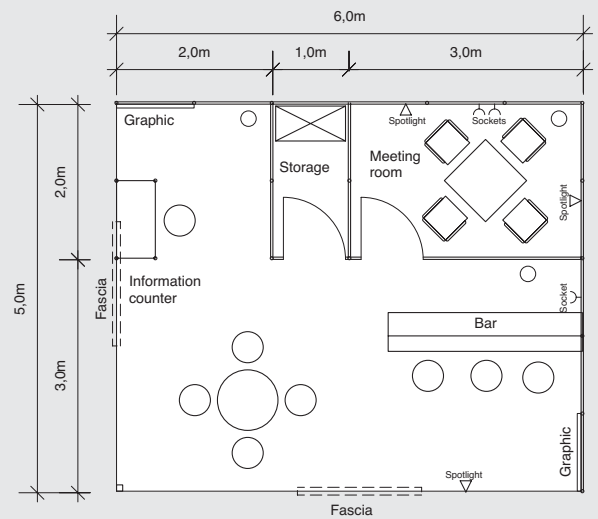

# 05 deluxe

The **deluxe** stand – an eye-catching solution with innovative design elements and arches for a professional presentation.

Max. stand height 5.0 m	≥ 24 m <sup>2</sup>	≥ 30 m <sup>2</sup>	≥ 36 m <sup>2</sup>	≥ 42 m <sup>2</sup>	≥ 48 m <sup>2</sup>
Carpet, grey (other colours on request)	✓	✓	✓	✓	✓
Wall panels height: 5.0 m (grey) 3.5 m (white) and 2.5 m (red)	✓	✓	✓	✓	✓
Design arch (cloth), height: 3.5 m and 4.5 m	2	2	2	2	3
<b>Complimentary furniture:</b>					
Square table	2	2	2	3	4
Storage	1,5	2	2	3	3
Grey leather chair	6	6	8	9	12
Shelf rack (5 layers)	1	2	2	3	3
Bistro table	1	2	2	3	3
Bar stool	2	4	4	6	6
Information counter	1	1	2	2	3
Brochure stand	1	2	2	3	3
Waste paper basket	1	2	2	3	3
100 W spotlight	8	10	12	14	16
13A/220 V 500 W socket	2	3	3	4	4
Company name & booth no. (black)	✓	✓	✓	✓	✓
Logo on design arch	✓	✓	✓	✓	✓

# 07 prestige

The **prestige** stand combines exclusive design with an open and light construction.

Max. stand height 4.0 m	≥ 24 m <sup>2</sup>	≥ 30 m <sup>2</sup>	≥ 36 m <sup>2</sup>	≥ 42 m <sup>2</sup>	≥ 48 m <sup>2</sup>	≥ 54 m <sup>2</sup>
Carpet grey (other colours on request)	✓	✓	✓	✓	✓	✓
Wall panels height: 4.0 m and 2.5 m	✓	✓	✓	✓	✓	✓
Digital print, size 1x 4 m ht - design excl. production incl.	2	2	2	2	2	2
<b>Complimentary furniture:</b>						
Storage & meeting room (sqm)	6	8	8	8	10	10
Square table	1	1	1	1	1	2
Grey leather chair	4	4	4	6	6	8
Bistro table	1	1	1	1	1	1
Bar counter	1	1	1	1	1	1
Bar stool	6	8	8	8	8	8
Shelf rack	1	1	1	2	2	2
Information counter	1	1	1	1	1	1
Waste paper basket	2	3	4	5	6	7
70 W HQI	5	6	7	8	9	10
100 W spotlight	3	3	4	5	6	7
13A/220 V 500 W socket	2	3	4	5	6	7
Fascia, 0.4 m ht; Lettering & booth no.	✓	✓	✓	✓	✓	✓