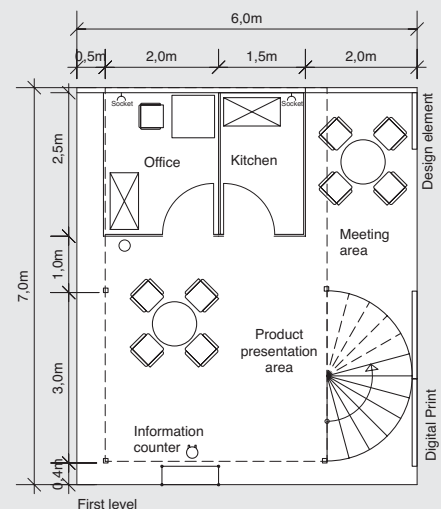

The **prestige 2-storey** stand is a business platform that combines both meeting and presentation space.

prestige 2-storey

Max. stand height 6.0 m - Upper floor level 3.0 m	≥ 36 m²	≥ 42 m²	≥ 54 m²	≥ 66 m²	≥ 72 m²
Carpet grey (other colours on request)	✓	✓	✓	✓	✓
Wall panels, 32 mm thick, 2.5 m ht, staircase, railing	✓	✓	✓	✓	✓
Graphic Banner size 0,70 x 3,20 m	2	2	2	2	3
Digital print size 1,5 x 5 m ht design excl., production incl.	1	1	1	1	2
Complimentary furniture:					
Meeting, office & kitchen	✓	✓	✓	✓	✓
Square table	1	1	1	1	2
Rectangular table	1	1	1	2	2
Grey leather chair	12	18	18	20	22
Round table	2	3	3	3	4
Office chair	1	1	1	1	2
Bar counter	1	1	1	1	2
Bar stool	3	4	4	4	6
Lockable cupboard	2	2	3	4	4
Kitchen cupboard	1	1	1	1	1
Information counter	1	1	1	1	2
Waste paper basket	2	2	3	3	4
70 W HQI	6	6	7	8	9
100 W HQI	8	8	9	10	11
13A/220 V 500 W socket	4	4	5	6	7
Fascia, 0,4 m ht; Lettering & booth no.	✓	✓	✓	✓	✓

For stands larger than 72 sqm please contact the IMAG Stand Design, Construction & Services.