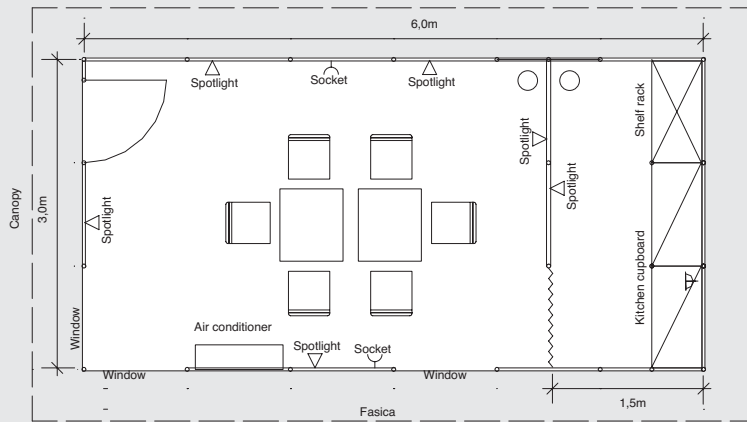

Outdoor

The **outdoor** shell scheme stand is a turnkey solution for open-air presentations.

6- or 9-m high Logotower available upon request

Max. stand height 3.0 m	≥ 18 m²	≥ 21 m²	≥ 24 m²	≥ 27 m²	≥ 30 m²	≥ 36 m²
Platform with carpet, grey (other colours on request)	✓	✓	✓	✓	✓	✓
Ceiling grid and roof	✓	✓	✓	✓	✓	✓
Storage with lockable door	✓	✓	✓	✓	✓	✓
Wall panels, light grey, 1 x 2.5 (ht) m	✓	✓	✓	✓	✓	✓
Window wall panels, 1x 2.5 (ht) m	3	3	4	4	4	5
Complimentary furniture:						
Square table	2	2	2	2	3	3
Grey leather chair	6	6	8	8	9	10
Shelf rack	1	1	1	1	1	2
Kitchen cupboard	2	2	2	2	2	2
Waste paper basket	2	2	2	2	2	3
100 W track spotlight	6	6	8	8	10	12
13A/220 V 500 W socket	2	2	3	4	4	4
Air conditioner	1	1	1	1	1	1
Fascia (grey), 2 x 0.5 m ht Lettering & booth no. (red)	✓	✓	✓	✓	✓	✓

For stands larger than 36 sqm please contact the IMAG Stand Design, Construction & Services.